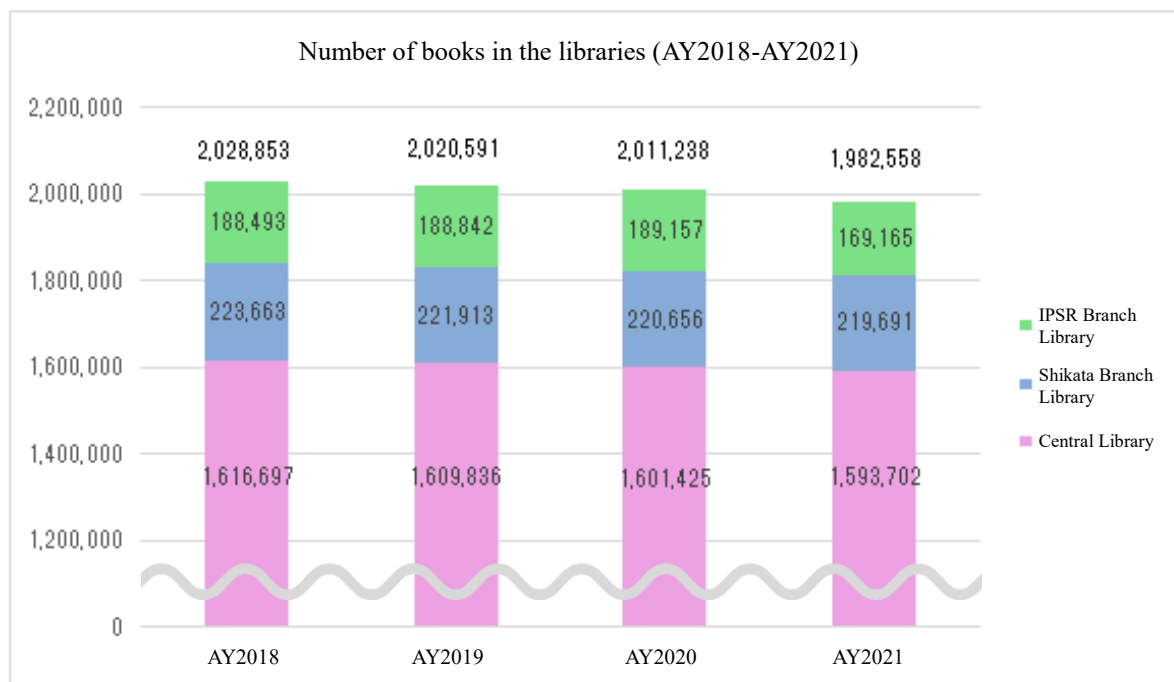

Number of Books in the Libraries

*Including those kept in laboratories

Service

AY2021-AY2018, from the top down

	Number of Open Days	Number of Visitors	Lending to individuals	Interlibrary Loan*		Reference service	Usage of Special Collections (No. of items)
				Requests	Request received		
Central Library	276	198,152	59,708	1,776	1,558	4,954	1,148
	248	128,690	57,763	1,621	1,561	3,217	872
	306	507,925	110,893	1,830	1,646	15,238	1,535
	305	556,482	113,643	1,985	1,334	16,694	1,619
Shikata Branch Library	273	47,303	10,621	871	1,281	3,354	5
	261	44,540	10,861	839	1,263	5,011	1
	261	125,833	15,424	1,279	1,172	5,011	7
	280	139,335	16,186	1,261	1,241	5,283	32
IPSR Branch Library	204	6,644	248	4	248	65	0
	218	7,118	225	10	236	29	0
	238	7,502	184	20	209	387	0
	242	9,621	206	18	248	381	1
Total		252,099	70,577	2,651	3,087	8,373	1,153
		180,348	68,849	2,470	3,060	8,257	873
		641,260	126,501	3,129	3,027	20,636	1,542
		705,438	130,035	3,264	2,823	22,358	1,652

* The number includes Interlibrary Loan within Okayama University Libraries